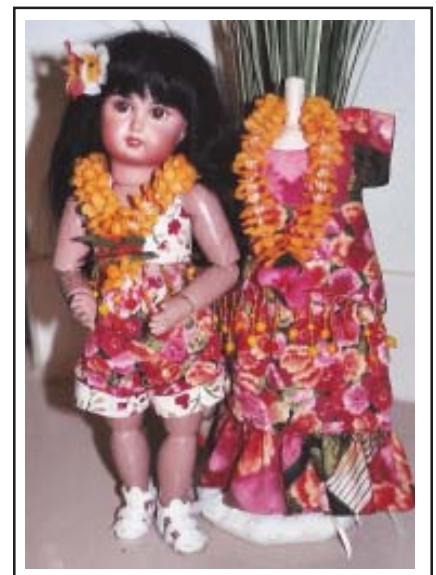

What's New with Kemper Dolls

By Dee
customerservice@kemperdolls.com

October 2008

NEW BLEUETTE WHITE SANDALS

40mm

Item # Bleuette-sandal

Our new Bleuette white sandals are modeled by **Linda Lee Sutton's Bleuette Dolls of Original Dolls**. To view her dolls, please visit her website at www.lindaleesutton.com.

September 2008

RAVEN WIG
Burgandy
RA07BU

50% OFF COLORFUL BJD WIGS

*Burgandy * Dark Blue *
Korea Pink * Pink
Sunshine * Turquoise * Violet*

Photos of American BJD Goodreadolls
(www.goodreadoll.com)

ATTHEA WIG
Turquoise
AL07TQ